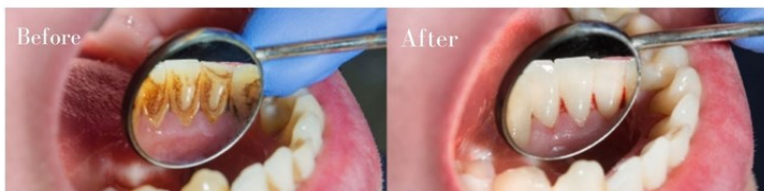

Home

is where the heart is

Let's keep it there

Call our friendly team today
to see how we can care for
you.

01772 356186

**High Quality, Affordable
Dental Hygiene
Services**

MINT
DENTAL HYGIENE

Bleeding Gums ● Loose teeth ● Bad Breath ● Stained teeth
Sensitive teeth ● Children's Fluoride Treatment ● Teeth Whitening