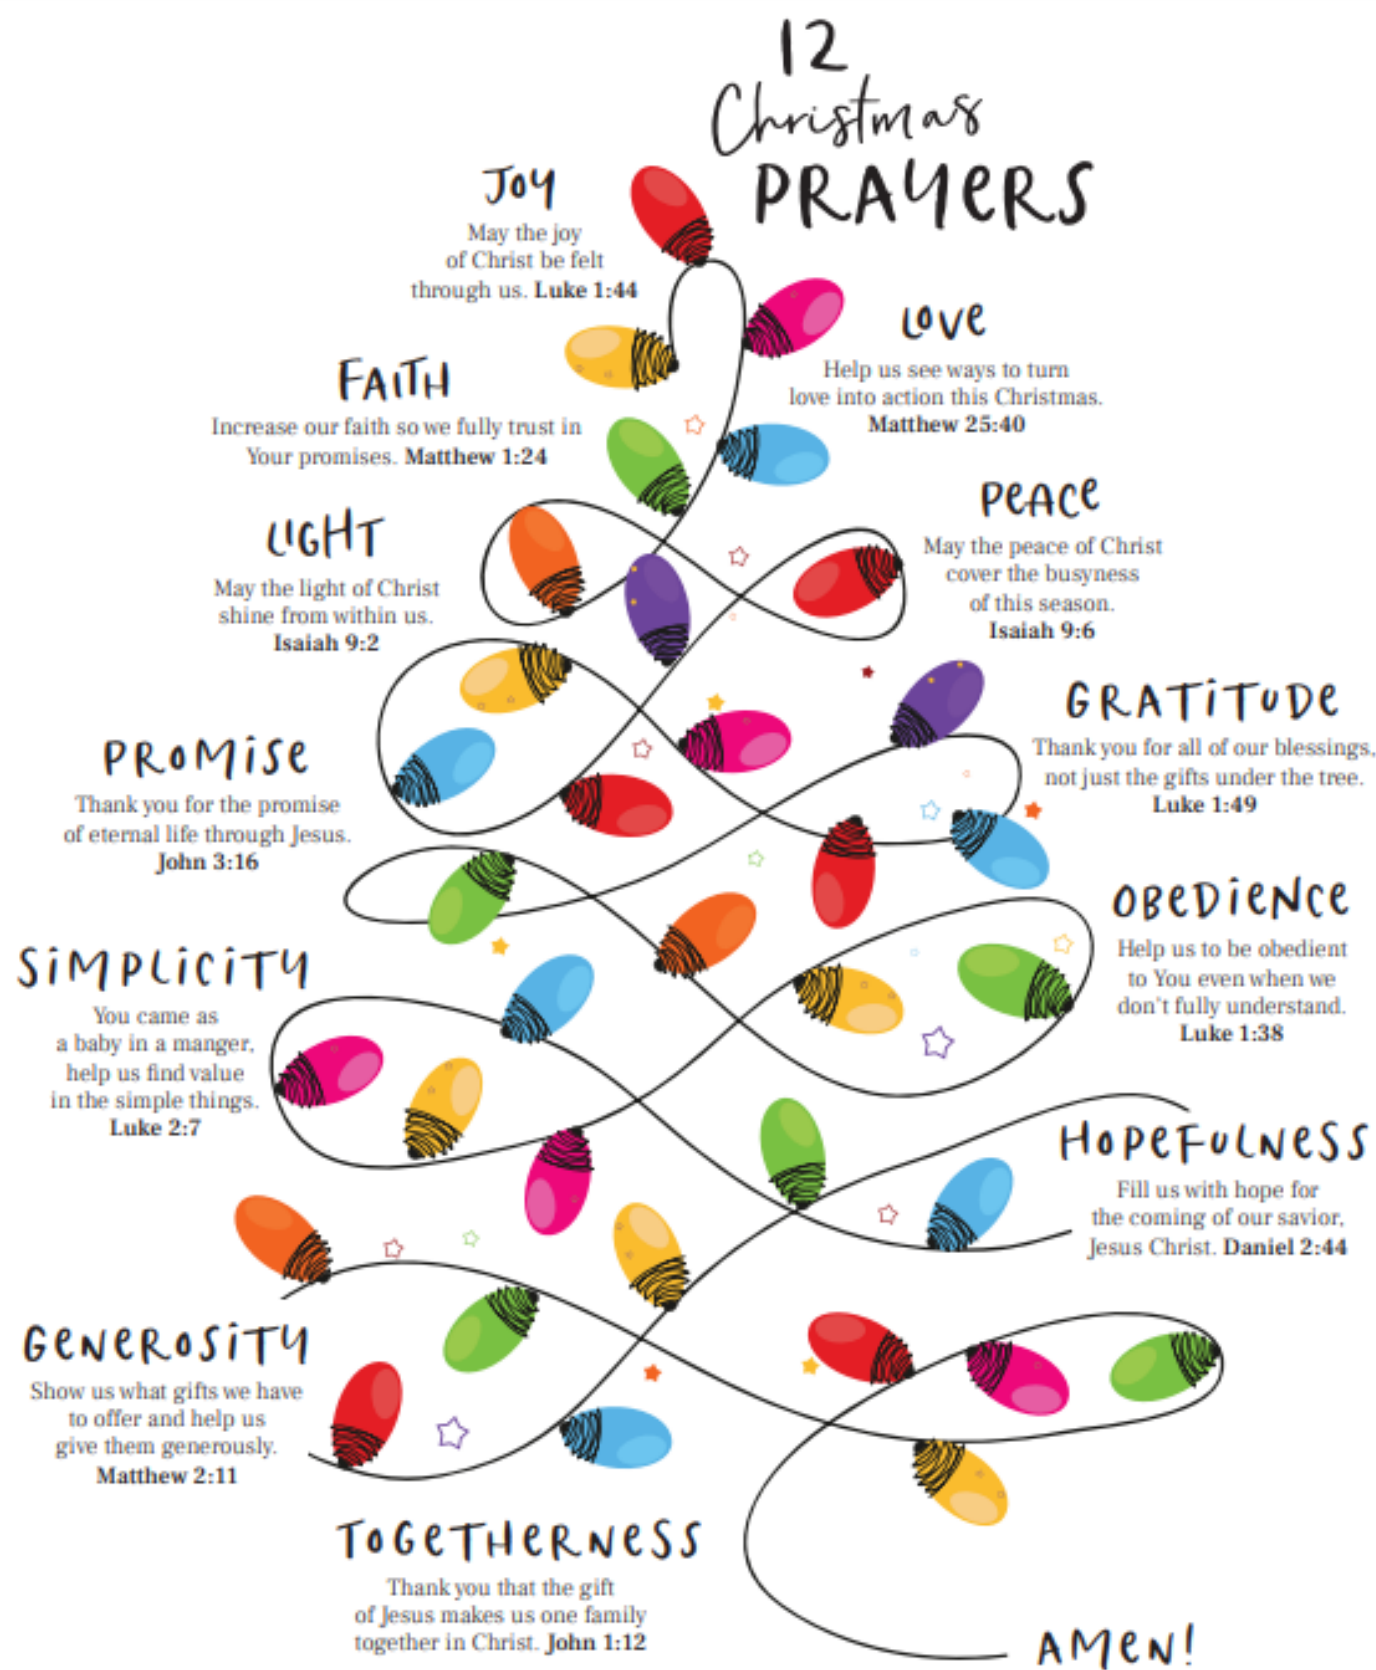

If anyone needs a lift for any meeting or you know of anyone, do please give me or Sheila (616850) a call.

Anyone who may be interested in coming along to our meetings would be made very welcome. We are a friendly group and welcome new members. Do give me a call on 01772 613816 or our secretary, Rose Brown, on 07967 696533.

Erika

Hoole Church Ladies' Group

CHRISTMAS COFFEE EVENING

Everyone welcome! Come and join us for a jolly musical evening with

MAWDESLEY UKESBA UKULELE GROUP

On Tuesday 5th December at 7.30pm
At The Venue, Hoole Village Hall,
Liverpool Old Road, Much Hoole

Entrance £7.00 by ticket or
pay at the door

Includes refreshments
Bring & Buy and Raffle

Proceeds to Alder Hey Children's Hospital
and Brain Tumour Research